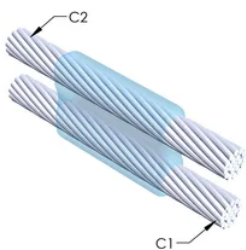

Conductor 1 Outer Diameter, Nominal: 4.11mm

Conductor 2: 1/0 Concentric

Conductor 2 Outer Diameter, Nominal: 9.47mm

Mold Split: Vertical

Split Crucible: No

Wear Plates: No

Mold Only: No

Welding Material: 65 or 65PLUSF20, Sold Separately

Handle Clamp: L160, Sold Separately

Price Key: C

Ease of Use: Preferred

DALŠÍ PODROBNOSTI O PRODUKTU

For applications such as computer room, tunnel or other low-ventilation areas, specify a smokeless nVent ERICO Cadweld Exolon mold. Add an XL prefix to the standard mold part number when ordering (for example, a TAC2Q2Q becomes XLTAC2Q2Q). Similarly, nVent ERICO Cadweld Exolon welding material is also designated by the XL prefix (for example, 150 becomes XL150).

A gap between conductors may be required. See mold tag for more information.

XX-X-XX-XX-L-M-W		
XX	Mold Family	
X	Price Key	
XX	Conductor Code 1	
XX	Conductor Code 2	
L*	Split Crucible	Crucible section is split on molds designed with horizontal opening for easier cleaning
M*	Mold Only	
W*	Wear Plates	Reduce mechanical abrasion of molds at cable entry points

* Empty if none

DIAGRAMS