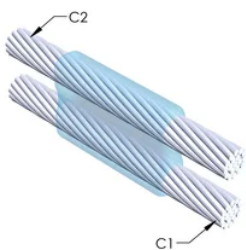

Conductor 1 Outer Diameter, Nominal: 4.11mm

Conductor 2: #2 Solid

Conductor 2 Outer Diameter, Nominal: 6.53mm

Mold Split: Vertical

Split Crucible: No

Wear Plates: No

Mold Only: No

Welding Material: 65 or 65PLUSF20, Sold Separately

Handle Clamp: L160, Sold Separately

Price Key: C

Ease of Use: Preferred

DALŠÍ PODROBNOSTI O PRODUKTU

For applications such as computer room, tunnel or other low-ventilation areas, specify a smokeless nVent ERICO Cadweld Exolon mold. Add an XL prefix to the standard mold part number when ordering (for example, a TAC2Q2Q becomes XLTAC2Q2Q). Similarly, nVent ERICO Cadweld Exolon welding material is also designated by the XL prefix (for example, 150 becomes XL150).

A gap between conductors may be required. See mold tag for more information.

XX-X-XX-XX-L-M-W		
XX	Mold Family	
X	Price Key	
XX	Conductor Code 1	
XX	Conductor Code 2	
L*	Split Crucible	Crucible section is split on molds designed with horizontal opening for easier cleaning
M*	Mold Only	
W*	Wear Plates	Reduce mechanical abrasion of molds at cable entry points

* Empty if none

DIAGRAMS