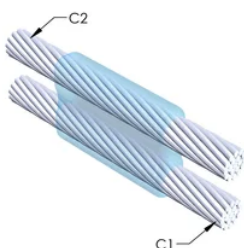

Conductor 1 Outer Diameter, Nominal: 3.25mm

Conductor 2: 4/0 Concentric

Conductor 2 Outer Diameter, Nominal: 13.41mm

Mold Split: Vertical

Split Crucible: No

Wear Plates: No

Mold Only: No

Welding Material: 90 or 90PLUSF20, Sold Separately

Handle Clamp: L160, Sold Separately

Price Key: C

Ease of Use: Preferred

DALŠÍ PODROBNOSTI O PRODUKTU

For applications such as computer room, tunnel or other low-ventilation areas, specify a smokeless nVent ERICO Cadweld Exolon mold. Add an XL prefix to the standard mold part number when ordering (for example, a TAC2Q2Q becomes XLTAC2Q2Q). Similarly, nVent ERICO Cadweld Exolon welding material is also designated by the XL prefix (for example, 150 becomes XL150).

A gap between conductors may be required. See mold tag for more information.

XX-X-XX-XX-L-M-W		
XX	Mold Family	
X	Price Key	
XX	Conductor Code 1	
XX	Conductor Code 2	
L*	Split Crucible	Crucible section is split on molds designed with horizontal opening for easier cleaning
M*	Mold Only	
W*	Wear Plates	Reduce mechanical abrasion of molds at cable entry points

* Empty if none

DIAGRAMS