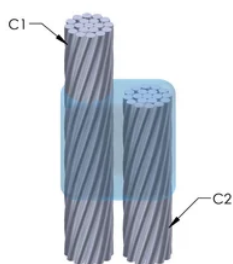

Split Crucible: No

Wear Plates: No

Mold Only: No

Welding Material: 150 or 150PLUSF20, Sold Separately

Handle Clamp: L160, Sold Separately

Price Key: R

Ease of Use: Difficult

DALŠÍ PODROBNOSTI O PRODUKTU

For applications such as computer room, tunnel or other low-ventilation areas, specify a smokeless nVent ERICO Cadweld Exolon mold. Add an XL prefix to the standard mold part number when ordering (for example, a TAC2Q2Q becomes XLTAC2Q2Q). Similarly, nVent ERICO Cadweld Exolon welding material is also designated by the XL prefix (for example, 150 becomes XL150).

A gap between conductors may be required. See mold tag for more information.

XX-X-XX-XX-L-M-W		
XX	Mold Family	
X	Price Key	
XX	Conductor Code 1	
XX	Conductor Code 2	
L*	Split Crucible	Crucible section is split on molds designed with horizontal opening for easier cleaning
M*	Mold Only	
W*	Wear Plates	Reduce mechanical abrasion of molds at cable entry points

* Empty if none

DIAGRAMS

UPOZORNĚNÍ

Produkty nVent musí být instalovány a používány pouze tak, jak je uvedeno v instrukčních listech a materiálech pro školení nVent. Instrukční listy jsou k dispozici na www.nvent.com a od vašeho zástupce zákaznického servisu nVent. Nesprávná instalace, zneužití, nesprávné použití nebo jiný nedostatek úplného dodržování pokynů a varování nVent může způsobit selhání produktu, poškození majetku, vážné zranění osob a smrt a/nebo zrušit vaši záruku.