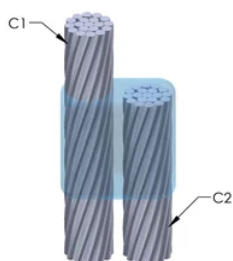

Split Crucible: No

Wear Plates: No

Mold Only: No

Welding Material: 115 or 115PLUSF20, Sold Separately

Handle Clamp: L160, Sold Separately

Price Key: R

Ease of Use: Difficult

DALŠÍ PODROBNOSTI O PRODUKTU

For applications such as computer room, tunnel or other low-ventilation areas, specify a smokeless nVent ERICO Cadweld Exolon mold. Add an XL prefix to the standard mold part number when ordering (for example, a TAC2Q2Q becomes XLTAC2Q2Q). Similarly, nVent ERICO Cadweld Exolon welding material is also designated by the XL prefix (for example, 150 becomes XL150).

A gap between conductors may be required. See mold tag for more information.

XX-X-XX-XX-L-M-W		
XX	Mold Family	
X	Price Key	
XX	Conductor Code 1	
XX	Conductor Code 2	
L*	Split Crucible	Crucible section is split on molds designed with horizontal opening for easier cleaning
M*	Mold Only	
W*	Wear Plates	Reduce mechanical abrasion of molds at cable entry points

* Empty if none

DIAGRAMS

UPOZORNĚNÍ

Produkty nVent musí být instalovány a používány pouze tak, jak je uvedeno v instrukčních listech a materiálech pro školení nVent. Instrukční listy jsou k dispozici na www.nvent.com a od vašeho zástupce zákaznického servisu nVent. Nesprávná instalace, zneužití, nesprávné použití nebo jiný nedostatek úplného dodržování pokynů a varování nVent může způsobit selhání produktu, poškození majetku, vážné zranění osob a smrt a/nebo zrušit vaši záruku.