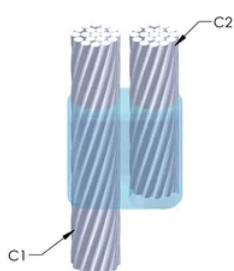

Split Crucible: No

Wear Plates: No

Mold Only: No

Welding Material: 200 or 200PLUSF20, Sold Separately

Handle Clamp: L160, Sold Separately

Price Key: R

Ease of Use: Difficult

DALŠÍ PODROBNOSTI O PRODUKTU

For applications such as computer room, tunnel or other low-ventilation areas, specify a smokeless nVent ERICO Cadweld Exolon mold. Add an XL prefix to the standard mold part number when ordering (for example, a TAC2Q2Q becomes XLTAC2Q2Q). Similarly, nVent ERICO Cadweld Exolon welding material is also designated by the XL prefix (for example, 150 becomes XL150).

A gap between conductors may be required. See mold tag for more information.

XX-X-XX-XX-L-M-W		
XX	Mold Family	
X	Price Key	
XX	Conductor Code 1	
XX	Conductor Code 2	
L*	Split Crucible	Crucible section is split on molds designed with horizontal opening for easier cleaning
M*	Mold Only	
W*	Wear Plates	Reduce mechanical abrasion of molds at cable entry points

* Empty if none

DIAGRAMS

UPOZORNĚNÍ

Produkty nVent musí být instalovány a používány pouze tak, jak je uvedeno v instrukčních listech a materiálech pro školení nVent. Instrukční listy jsou k dispozici na www.nvent.com a od vašeho zástupce zákaznického servisu nVent. Nesprávná instalace, zneužití, nesprávné použití nebo jiný nedostatek úplného dodržování pokynů a varování nVent může způsobit selhání produktu, poškození majetku, vážné zranění osob a smrt a/nebo zrušit vaši záruku.