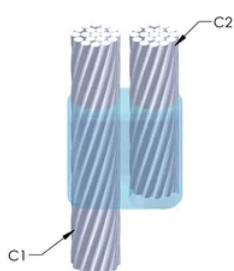

Split Crucible: No

Wear Plates: No

Mold Only: No

Welding Material: 150 or 150PLUSF20, Sold Separately

Handle Clamp: L160, Sold Separately

Price Key: R

Ease of Use: Difficult

DALŠÍ PODROBNOSTI O PRODUKTU

For applications such as computer room, tunnel or other low-ventilation areas, specify a smokeless nVent ERICO Cadweld Exolon mold. Add an XL prefix to the standard mold part number when ordering (for example, a TAC2Q2Q becomes XLTAC2Q2Q). Similarly, nVent ERICO Cadweld Exolon welding material is also designated by the XL prefix (for example, 150 becomes XL150).

A gap between conductors may be required. See mold tag for more information.

XX-X-XX-XX-L-M-W		
XX	Mold Family	
X	Price Key	
XX	Conductor Code 1	
XX	Conductor Code 2	
L*	Split Crucible	Crucible section is split on molds designed with horizontal opening for easier cleaning
M*	Mold Only	
W*	Wear Plates	Reduce mechanical abrasion of molds at cable entry points

* Empty if none

DIAGRAMS

UPOZORNĚNÍ

Produkty nVent musí být instalovány a používány pouze tak, jak je uvedeno v instrukčních listech a materiálech pro školení nVent. Instrukční listy jsou k dispozici na www.nvent.com a od vašeho zástupce zákaznického servisu nVent. Nesprávná instalace, zneužití, nesprávné použití nebo jiný nedostatek úplného dodržování pokynů a varování nVent může způsobit selhání produktu, poškození majetku, vážné zranění osob a smrt a/nebo zrušit vaši záruku.