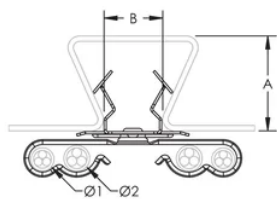

SPECIFIKACE

DIAGRAMS

UPOZORNĚNÍ

Produkty nVent musí být instalovány a používány pouze tak, jak je uvedeno v instrukčních listech a materiálech pro školení nVent. Instrukční listy jsou k dispozici na www.nvent.com a od vašeho zástupce zákaznického servisu nVent. Nesprávná instalace, zneužití, nesprávné použití nebo jiný nedostatek úplného dodržování pokynů a varování nVent může způsobit selhání produktu, poškození majetku, vážné zranění osob a smrt a/nebo zrušit vaši záruku.