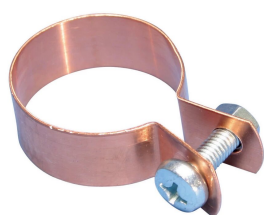

# STRC CU Strap Clamp for Copper Tube, 22 mm OD

## VLASTNOSTI

---

Includes fasteners, screw and nut

## VLASTNOSTI PRODUKTU

---

Article Number: 574200

Materiál: Copper

Outer Diameter (OD): 22 mm

Width (W): 15 mm

Thickness (T): 0.6 mm

Screw Diameter (Sc): 6

Screw Length (L): 16mm