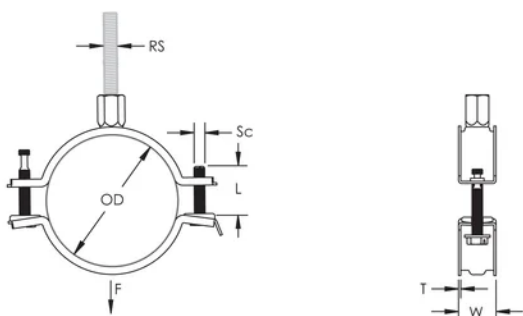

Combination nut can be attached to M8 or M10 threaded rod, simplifying material handling

Screw length has been optimized to accommodate an increased pipe range, reducing inventory

## VLASTNOSTI PRODUKTU

Article Number: 586802

Materiál: Ocel

Povrchová úprava: Electrogalvanized

Outer Diameter (OD): 19 - 23 mm

Rod Size (RS): M8;M10

NB/DN: 15

Pipe Size: 1/2"

Width (W): 20 mm

Thickness (T): 1 mm

Screw Diameter (Sc): 6

Screw Length (L): 27mm

Static Load: 1000N

## DIAGRAMS