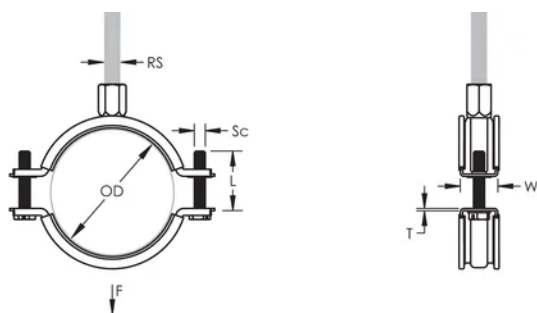

Longer ears position the screw farther from the hanger, improving tool clearance when the screw is tightened

Combination nut can be attached to M8 or M10 threaded rod, simplifying material handling

Screw length has been optimized to accommodate an increased pipe range, reducing inventory

## VLASTNOSTI PRODUKTU

Article Number: 586310

Materiál: EPDM-SBR Rubber;Stainless Steel 316L (EN 1.4404)

Povrchová úprava: Electropolished

Barva: Black

Temperature: -50 to 110 °C

Outer Diameter (OD): 68 - 78 mm

Pipe Size: 2 1/2"

NB/DN: 65

Rod Size (RS): M8;M10

Width (W): 23 mm

Thickness (T): 1.5 mm

Screw Diameter (Sc): 6

Screw Length (L): 32mm

Static Load: 700N

## DIAGRAMS