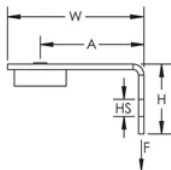

DALŠÍ PODROBNOSTI O PRODUKTU

Static Load represents the static load of the nail gun insert assembly. Please consult with the nail manufacturer to evaluate the static load of the nail and type of concrete used for the installation. Maximum load is the lesser of the static load from the nail manufacturer or the published load for the assembly.

Nail gun insert is compatible with BeA® CN60-688ES, Hilti® BX 3, GX 3, DEWALT® Trak-It C3, SPIT® PULSA 40E, 800E, 700, 1000 or equivalent nailers.

DIAGRAMS